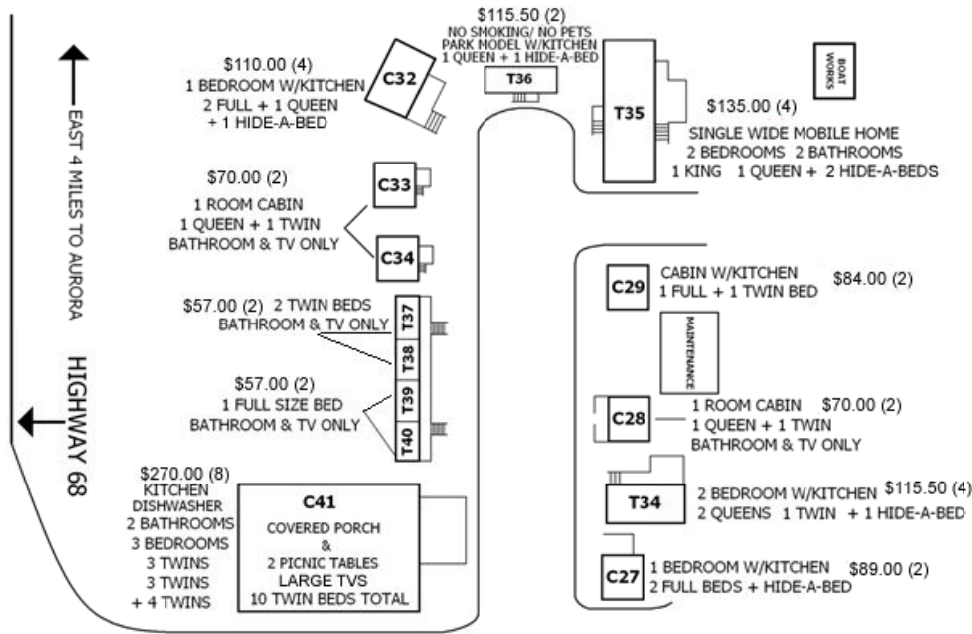

Marina View

Lake View

Lake View Side

EAST 4 MILES TO AURORA
HIGHWAY 68

HIGHWAY 68 WEST 13 MILES TO DRAFFENVILLE

ALL UNITS HAVE AN OUTDOOR ELECTRICAL OUTLET
MOST UNITS HAVE A PICNIC TABLE & GRILL

CAMPER AND ONE VEHICLE PER SITE - NO BOATS!

ALL other cars, Trucks, Boats and Trailers must park along here!

ANCHOR RESORT
 12888 US Highway 68 E.
 Benton, KY 42025
 Phone: (270) 354-8493