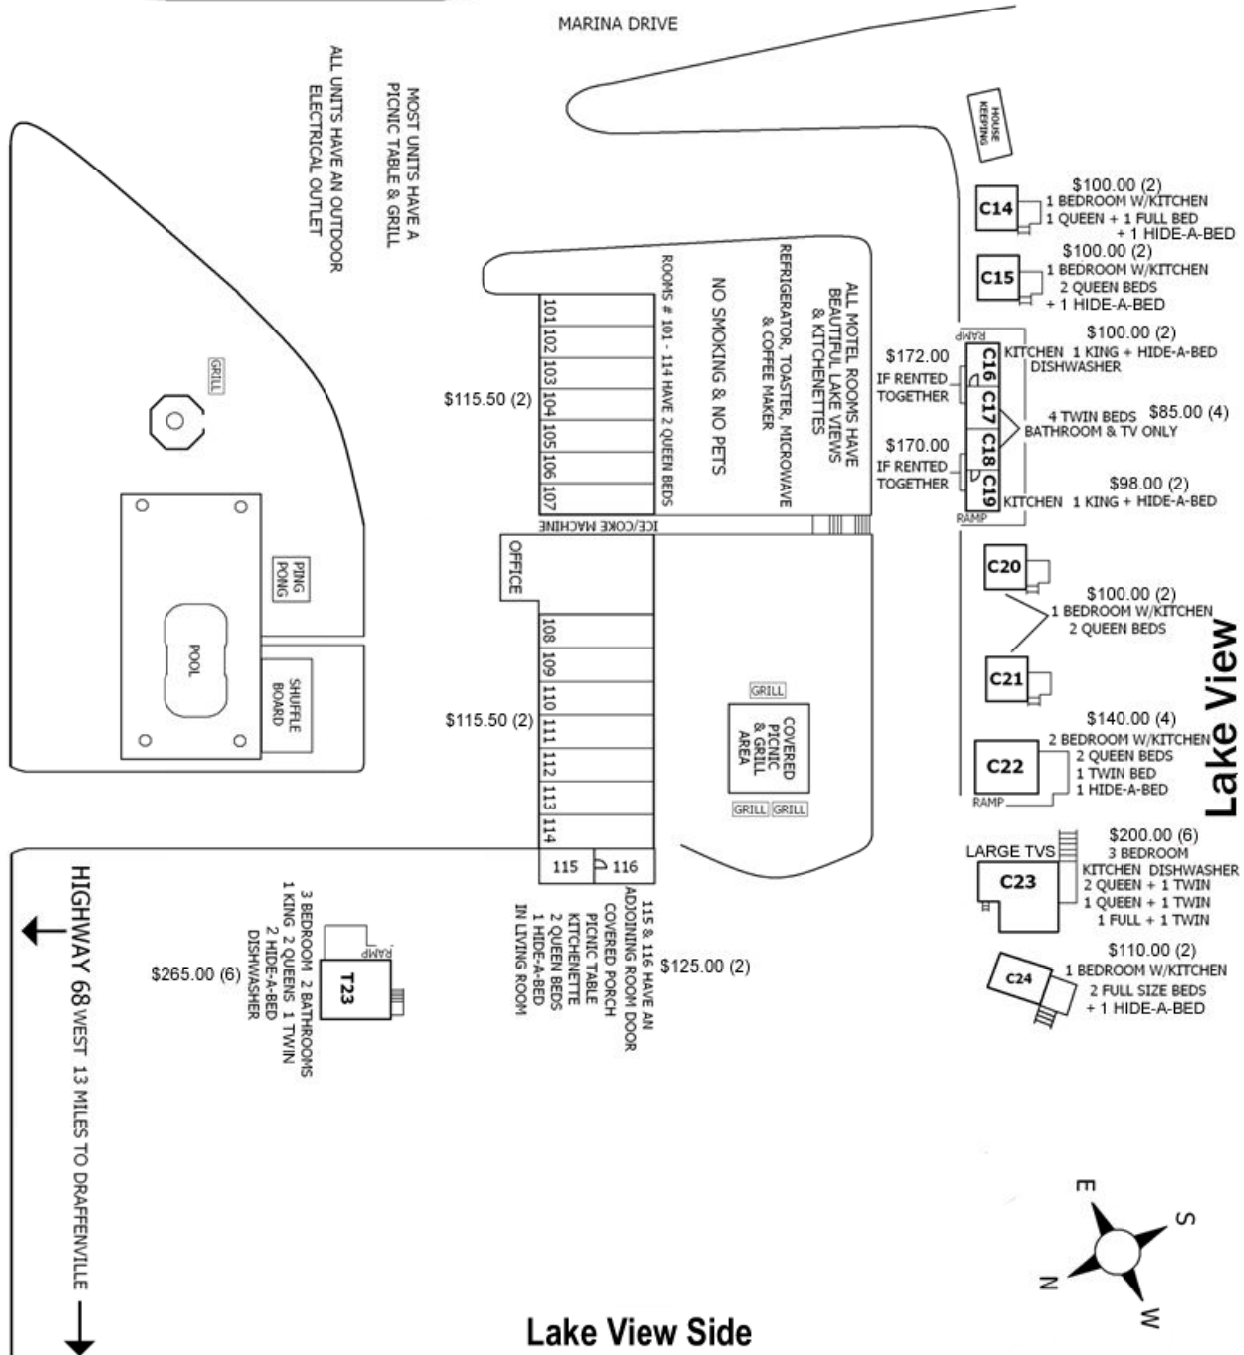

Marina View

Lake View

Lake View Side

EAST 4 MILES TO AURORA
HIGHWAY 68

HIGHWAY 68 WEST 13 MILES TO DRAFFENVILLE

ALL UNITS HAVE AN OUTDOOR ELECTRICAL OUTLET
MOST UNITS HAVE A PICNIC TABLE & GRILL

CAMPER AND ONE VEHICLE PER SITE - NO BOATS!

ALL other cars, Trucks, Boats and Trailers must park along here!

ANCHOR RESORT
 12888 US Highway 68 E.
 Benton, KY 42025
 Phone: (270) 354-8493