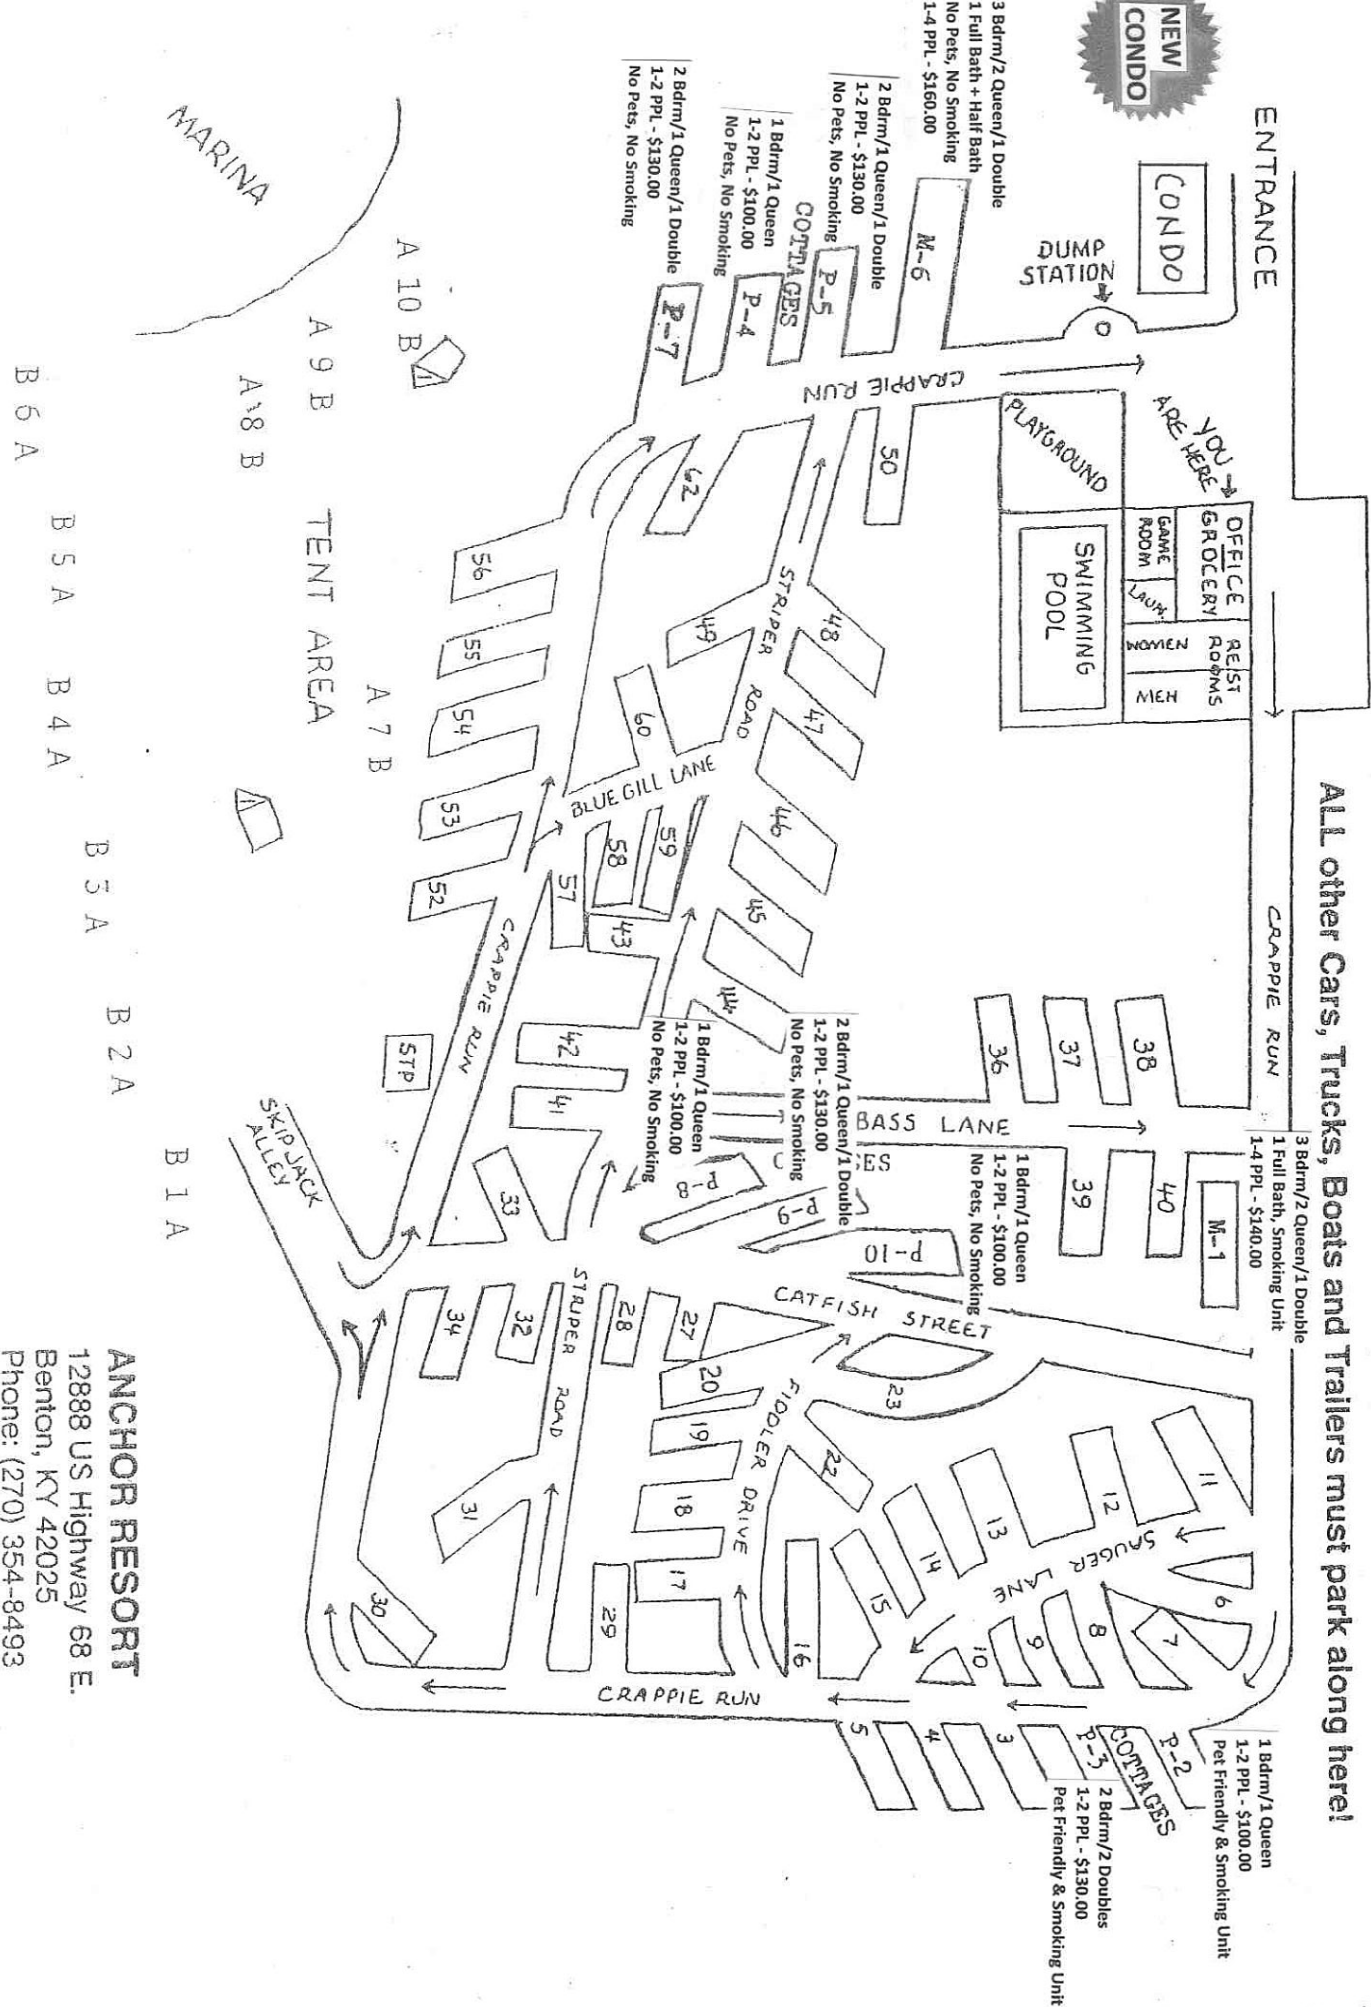

Marina View

Lake View

Lake View Side

EAST 4 MILES TO AURORA
HIGHWAY 68

HIGHWAY 68 WEST 13 MILES TO DRAFFENVILLE

ALL UNITS HAVE AN OUTDOOR ELECTRICAL OUTLET
MOST UNITS HAVE A PICNIC TABLE & GRILL

CAMPER AND ONE VEHICLE PER SITE - NO BOATS!

ALL other cars, Trucks, Boats and Trailers must park along here!

ANCHOR RESORT
 12888 US Highway 68 E.
 Benton, KY 42025
 Phone: (270) 354-8493